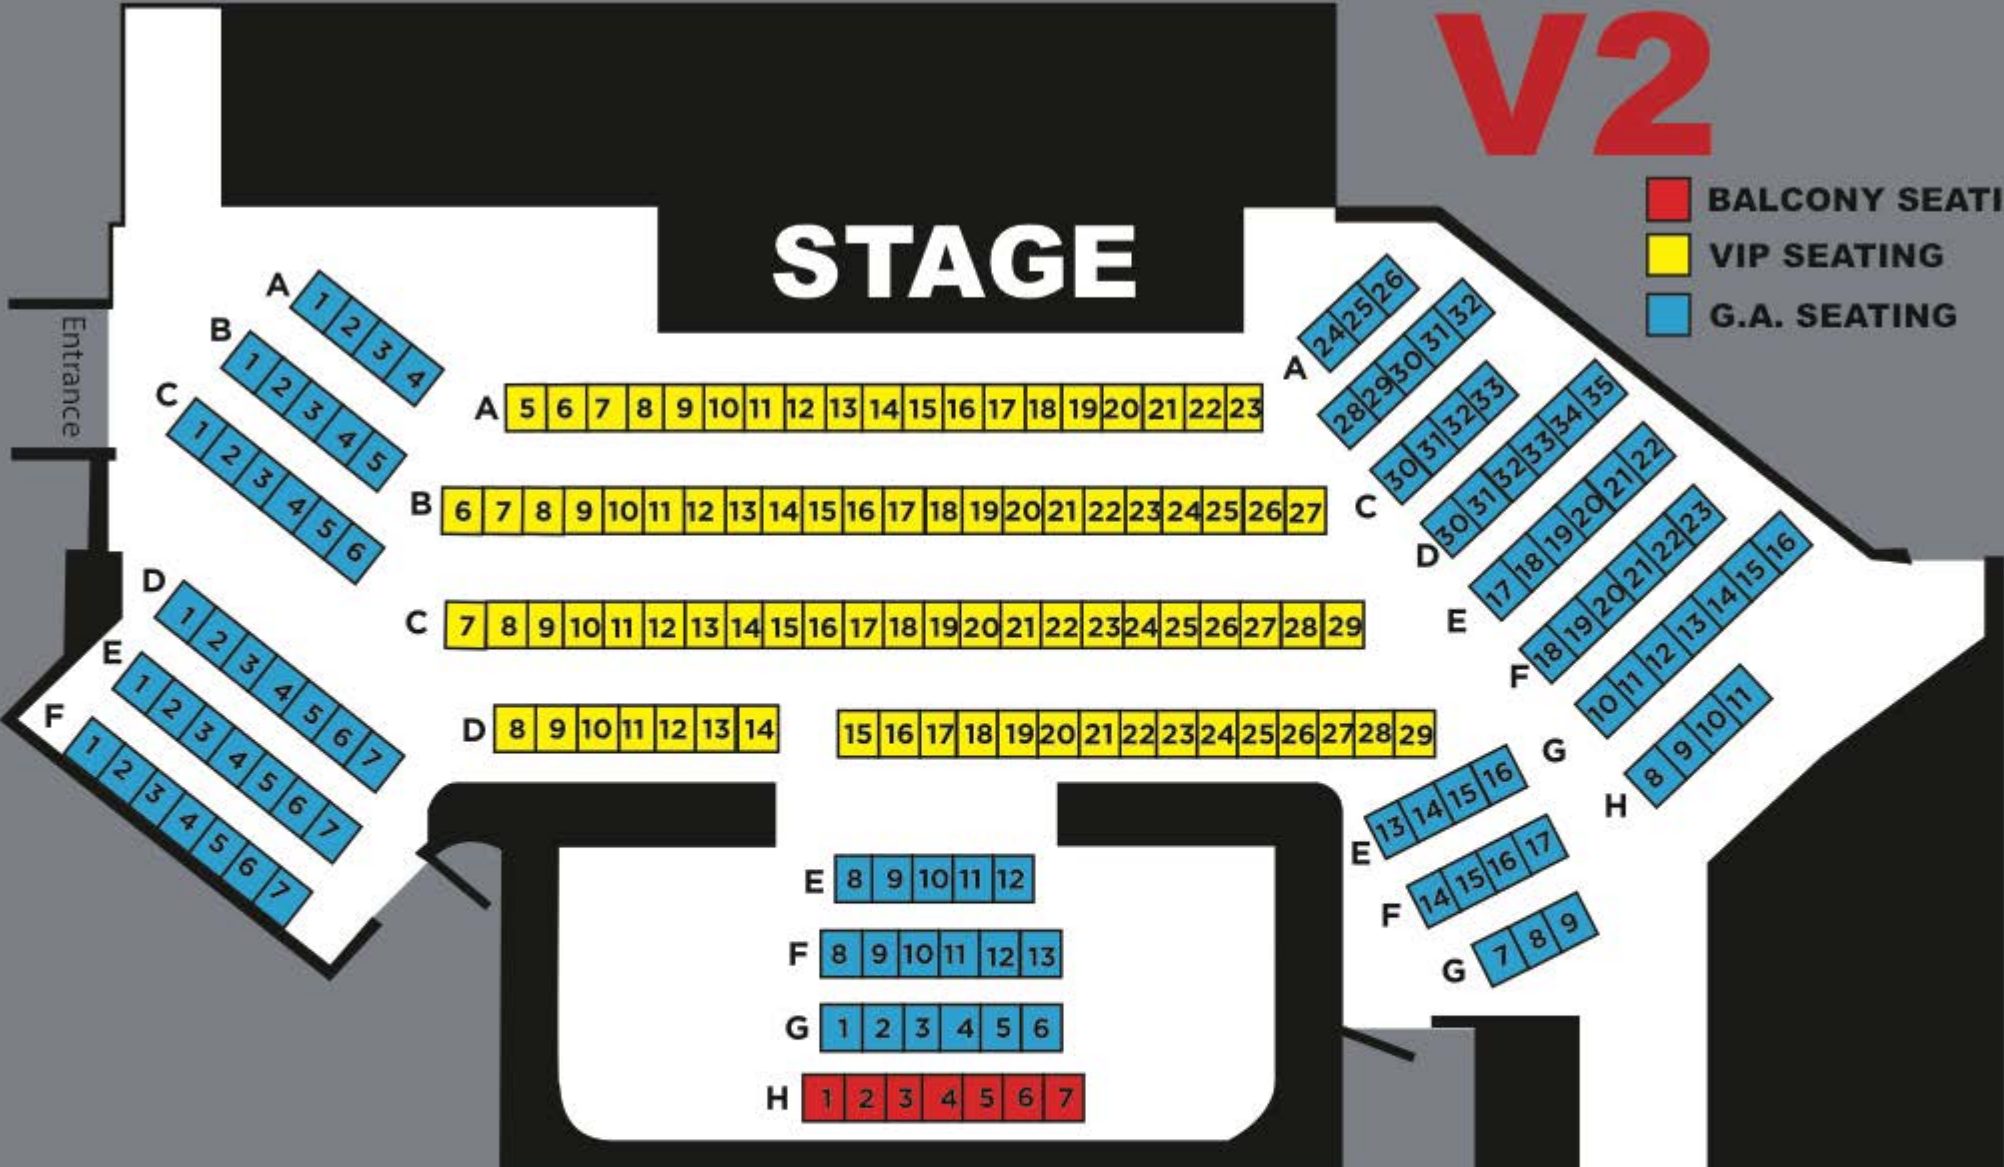

## STAGE

- BALCONY SEATING
- VIP SEATING
- G.A. SEATING

Entrance

## V THEATER

# PLANET HOLLYWOOD