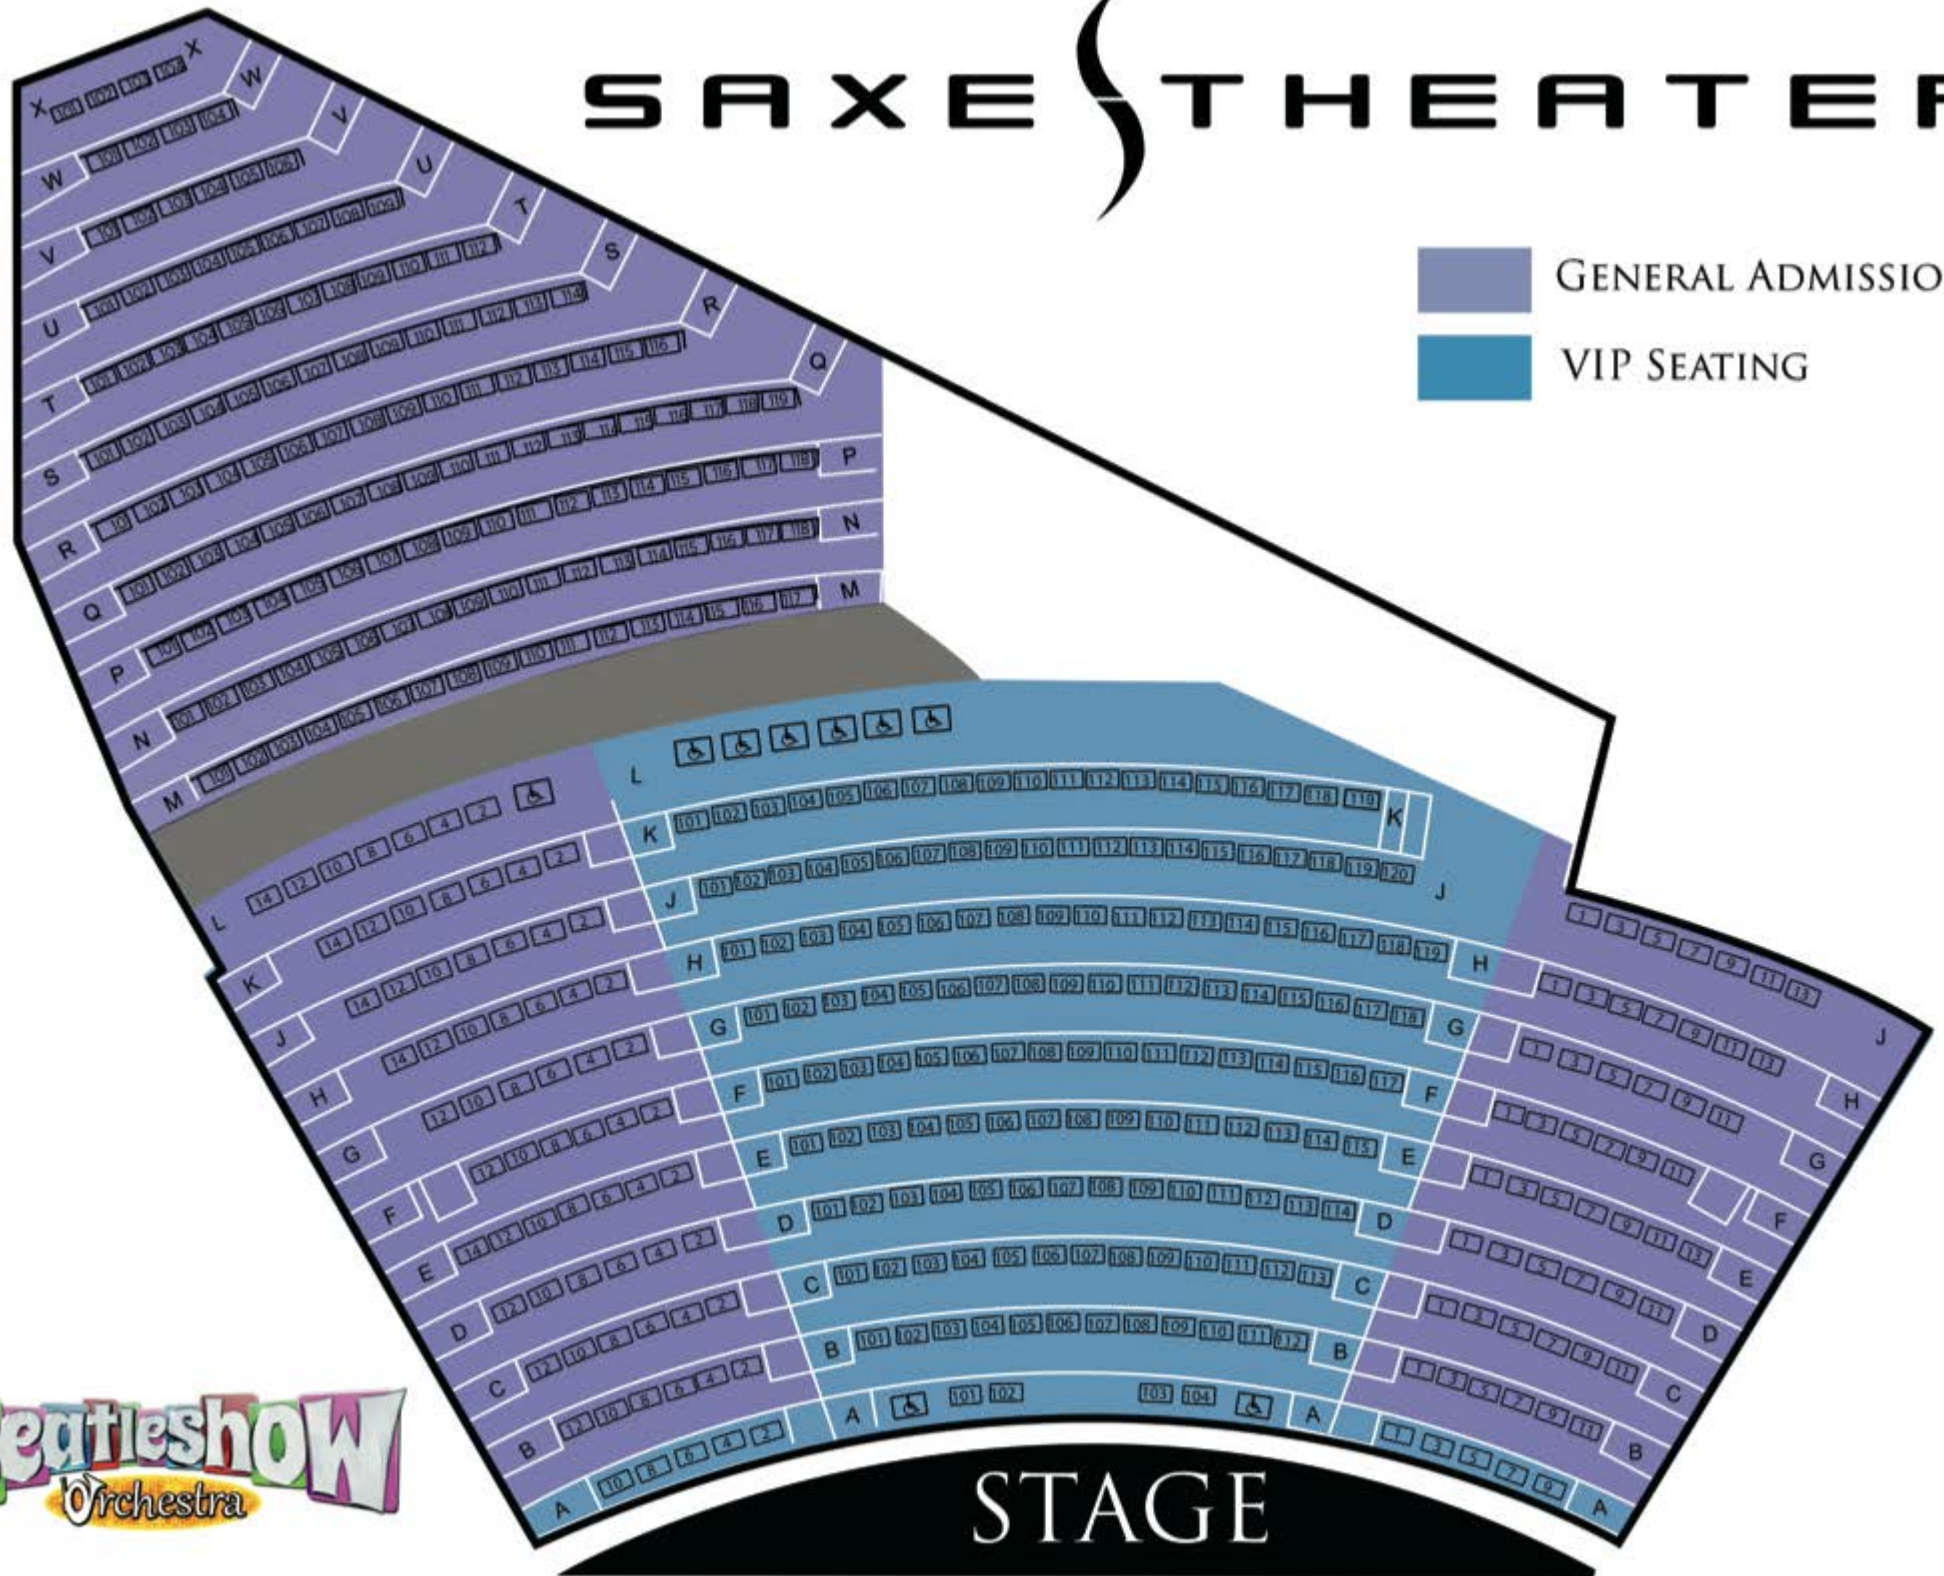

SAXE THEATER

- GENERAL ADMISSION
- VIP SEATING

Beatleshow
Orchestra