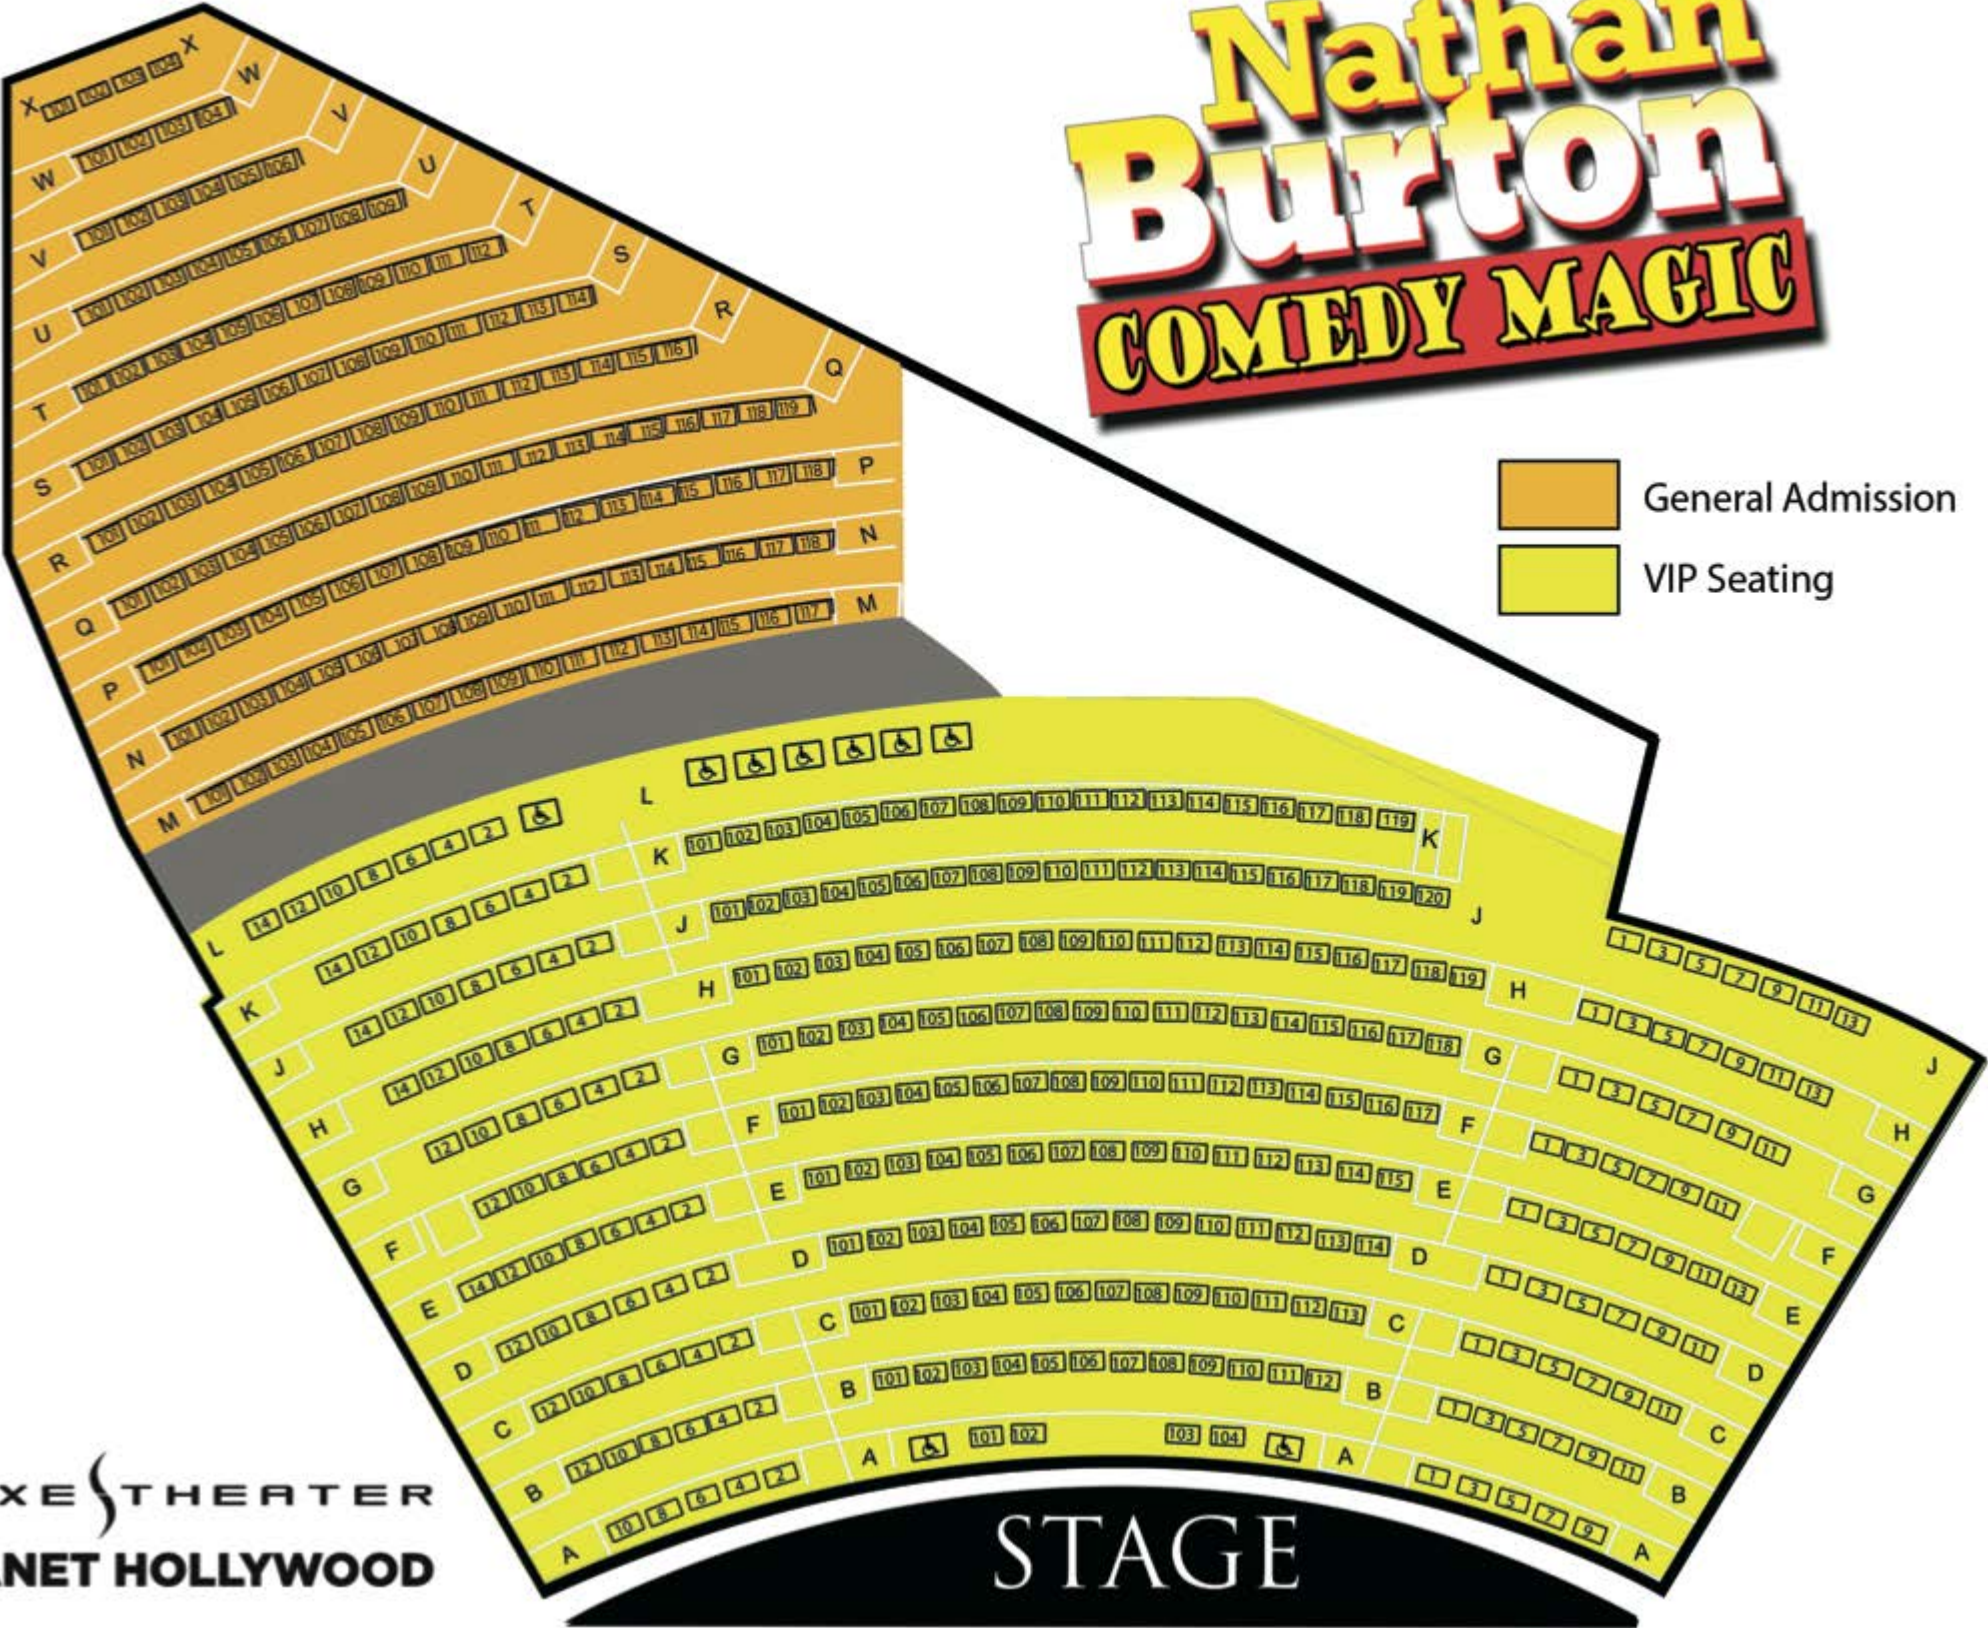

Nathan Burton COMEDY MAGIC

-  General Admission
-  VIP Seating

SAXE THEATER
PLANET HOLLYWOOD

STAGE