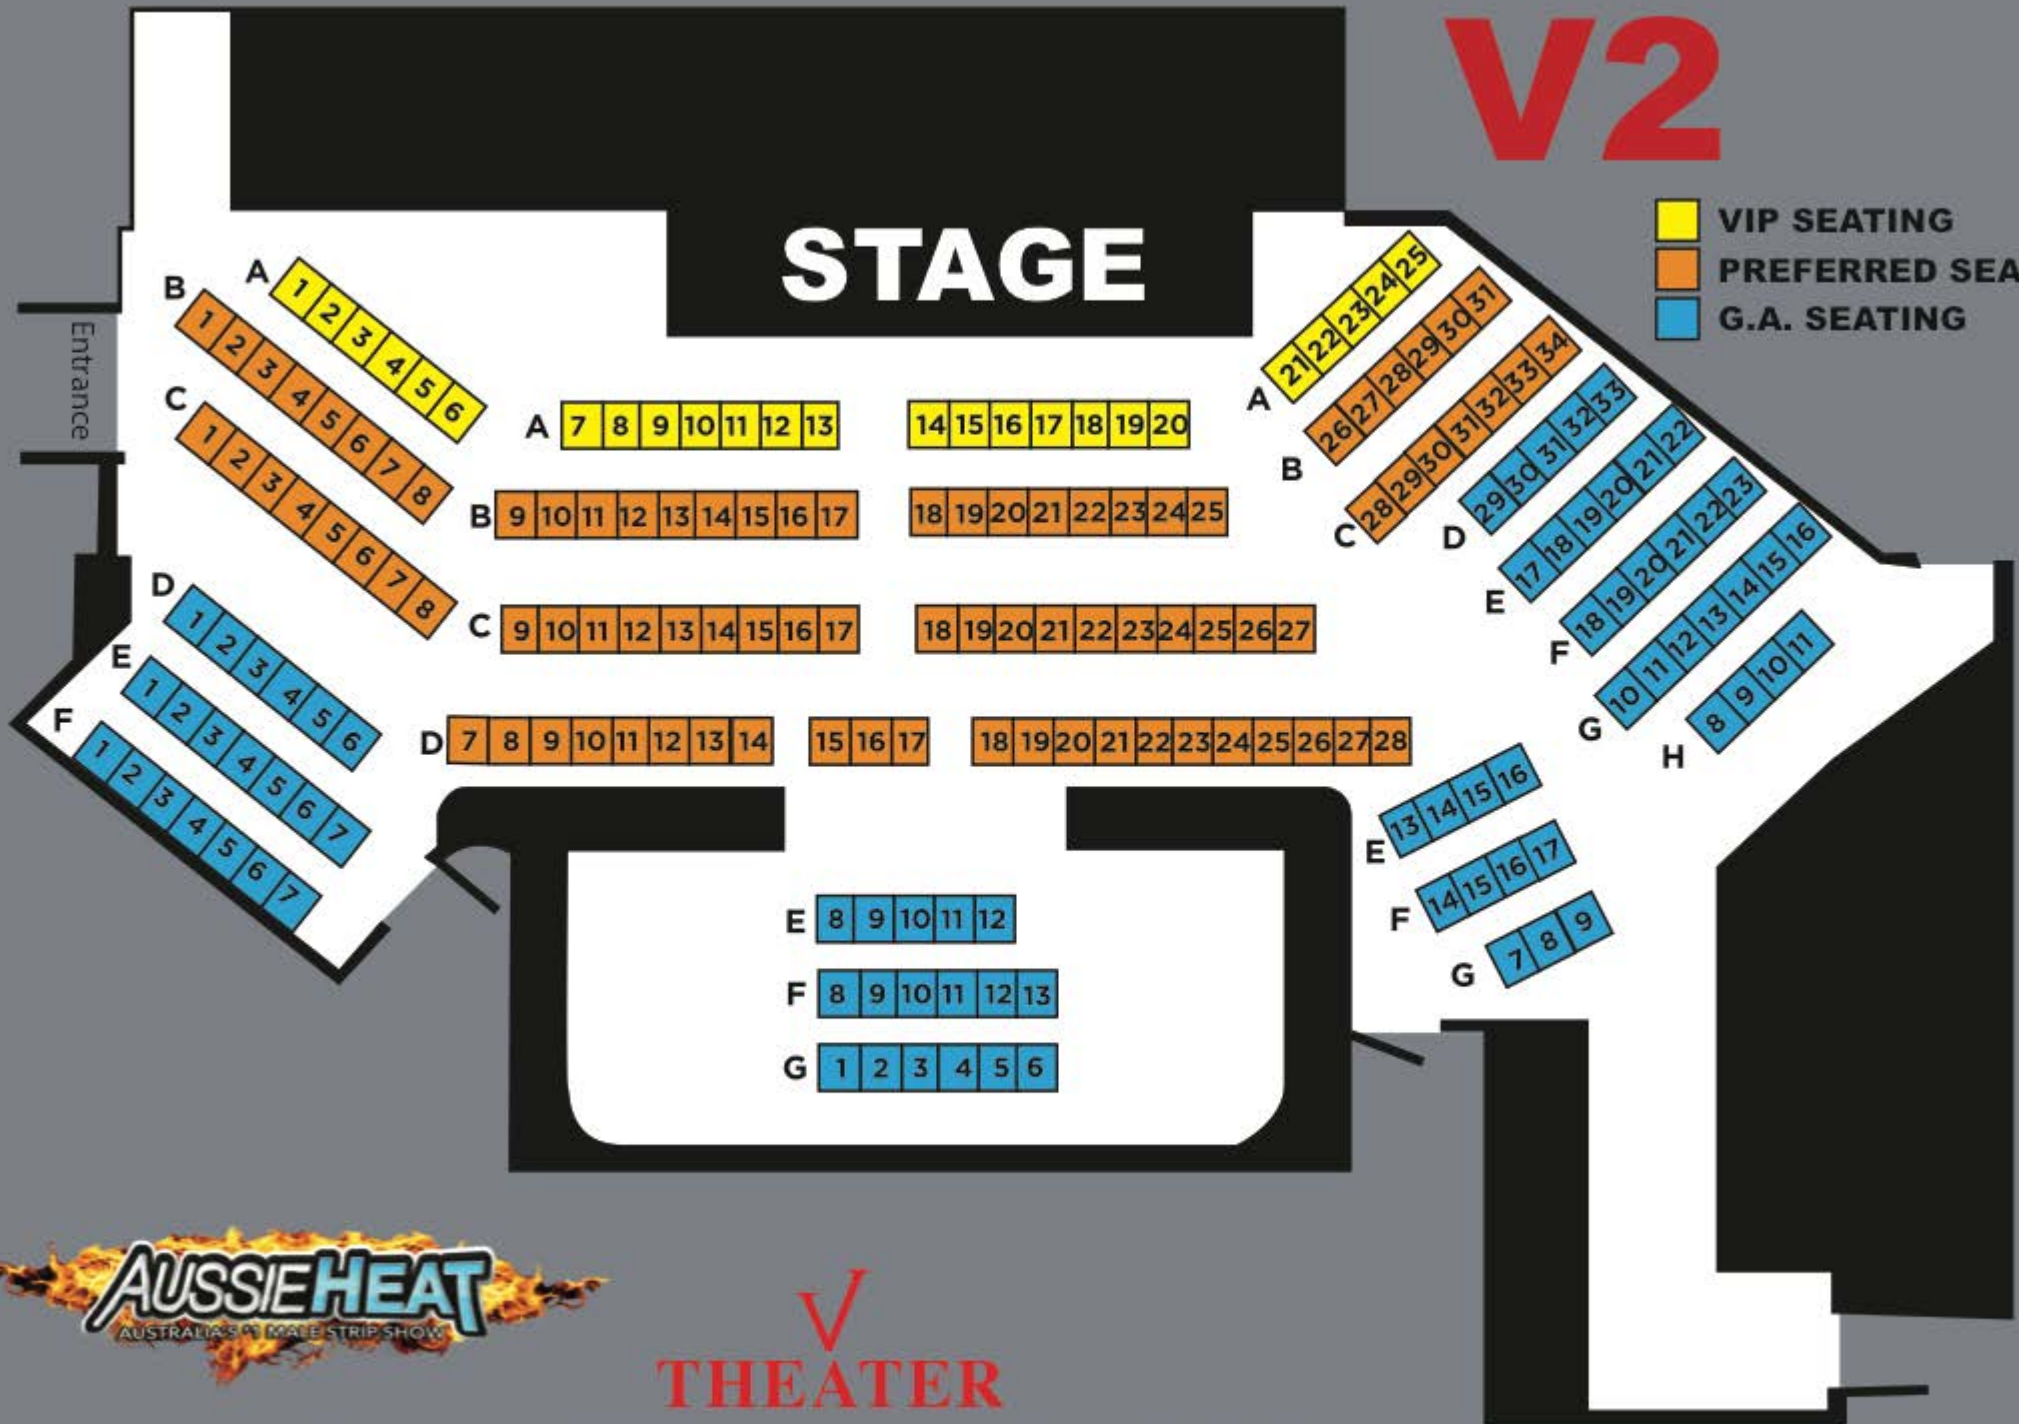

V2

STAGE

- VIP SEATING
- PREFERRED SEATING
- G.A. SEATING

V THEATER

PLANET HOLLYWOOD